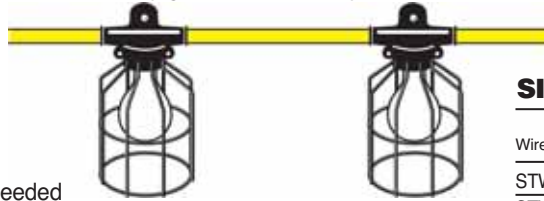

TEMPORARY LIGHT STRINGS

Cordmeisters® temporary light strings are the perfect answer for bringing light to your job site. Industrial quality and built to withstand job site abuse the 150 watt rated sockets are individually molded with built-in eyelets for easy installation. They are spaced 10 feet apart over the length of the string and are properly grounded for safety. The cords are resistant to oil, grease and various chemicals.

Suitable for use in:

- Construction Sites
- Amusement Parks
- Marinas
- Car Lots
- Wherever temporary lighting is needed

SINGLE PACK

Wire Size	Length (metres)	Outlets	Qty	Cat. Number	List Price
STW 12-3	15	5	1	TLS15123	$175
STW 12-3	30	10	1	TLS30123	290

Cordmeister light strings are UL and cUL approved for safety.

EXTENSION CORDS • SPT

Cordmeisters® SPT Extension cords are designed with quality, reliability and value in mind.

Robust lamp cord comes complete with 3 outlet cube tap and safety cover.

CARTON PACK

Wire Size	Length (metres)	Outlets	Qty	Cat. Number	List Price
AWG 16-2	3.65	3	24	EC3.7SPT162C	$169

SINGLE PACK

Qty	Cat. Number	List Price
1	EC3.7SPT162	$7

SUPPLY CORDS

Cordmeisters® quality supply cords are available in 16 and 14 gauge.

They meet the requirements of OEMs and are also ideal for connecting motors and power tools etc.

Supply cords are black PVC, rated for 105°C.