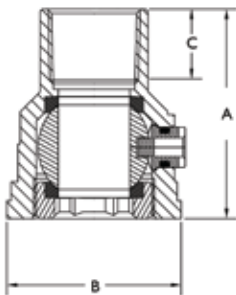

Bronze Shut-Off Union