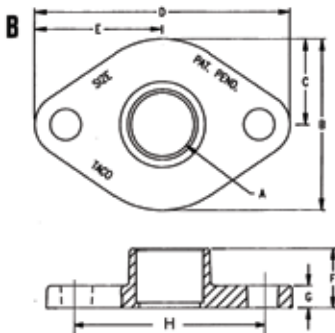

Bronze Sweat Freedom Flange® Sets (005, 007-0011, 0013, 0014, 110-113)

Figure	Product #	Size A	B	C	D	E	F	G	H
B	110-522BSF	1/2" Swt	2-3/4"	1-3/8"	4-1/8"	2-1/16"	7/8"	3/8"	3-1/8"
B	110-523BSF	3/4" Swt	2-3/4"	1-3/8"	4-1/8"	2-1/16"	7/8"	3/8"	3-1/8"
B	110-524BSF	1" Swt	2-3/4"	1-3/8"	4-1/8"	2-1/16"	1"	3/8"	3-1/8"
B	110-525BSF	1-1/4" Swt	2-3/4"	1-3/8"	4-1/8"	2-1/16"	1-1/8"	3/8"	3-1/8"
B	110-526BSF	1-1/2" Swt	2-3/4"	1-3/8"	4-1/8"	2-1/16"	1-1/4"	3/8"	3-1/8"