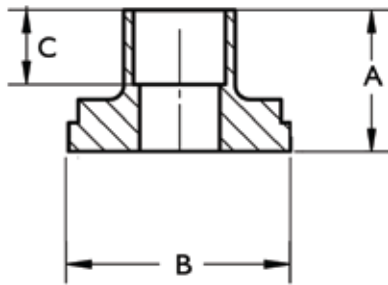

**** 2" Flange set included in each 0012-BF4-1 box.

Bronze Sweat Freedom Flange® Sets (005, 007-0011, 0013, 0014, 110-113)

Figure	Product #	Size A	B	C	D	E	F	G	H
B	110-522BSF	1/2" Swt	2-3/4"	1-3/8"	4-1/8"	2-1/16"	7/8"	3/8"	3-1/8"
B	110-523BSF	3/4" Swt	2-3/4"	1-3/8"	4-1/8"	2-1/16"	7/8"	3/8"	3-1/8"
B	110-524BSF	1" Swt	2-3/4"	1-3/8"	4-1/8"	2-1/16"	1"	3/8"	3-1/8"
B	110-525BSF	1-1/4" Swt	2-3/4"	1-3/8"	4-1/8"	2-1/16"	1-1/8"	3/8"	3-1/8"
B	110-526BSF	1-1/2" Swt	2-3/4"	1-3/8"	4-1/8"	2-1/16"	1-1/4"	3/8"	3-1/8"

Features

- Fits all 003 & 006 Union Connection models
- Easy-to-Install, Easy-to-Service
- Available in 1/2" or 3/4" sizes
- Sweat, Threaded and Shut-off options

Threaded Half Union

Bronze Half-Union Set

Product #	Size	A	B	C
110-556	1/2" NPT	15/16"	1-1/2"	—
110-557	3/4" NPT	15/16"	1-1/2"	—
110-558	1/2" Swt	15/16"	1-1/2"	1/2"
110-559	3/4" Swt	15/16"	1-1/2"	3/4"

Sweat Half Union

Bronze Shut-Off Union

Product #	Size	A	B	C
258-1	1/2" NPT	1-7/8"	1-1/2"	—
258-2	3/4" NPT	1-7/8"	1-1/2"	—
258-3	1/2" Swt	1-7/8"	1-1/2"	1/2"
258-4	3/4" Swt	1-7/8"	1-1/2"	3/4"