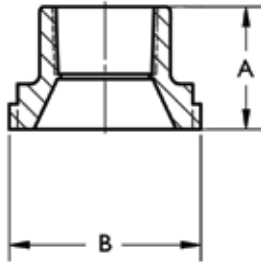

**** 2" Flange set included in each 0012-BF4-1 box.

Bronze Sweat Freedom Flange® Sets (005, 007-0011, 0013, 0014, 110-113)

Figure	Product #	Size A	B	C	D	E	F	G	H
B	110-522BSF	1/2" Swt	2-3/4"	1-3/8"	4-1/8"	2-1/16"	7/8"	3/8"	3-1/8"
B	110-523BSF	3/4" Swt	2-3/4"	1-3/8"	4-1/8"	2-1/16"	7/8"	3/8"	3-1/8"
B	110-524BSF	1" Swt	2-3/4"	1-3/8"	4-1/8"	2-1/16"	1"	3/8"	3-1/8"
B	110-525BSF	1-1/4" Swt	2-3/4"	1-3/8"	4-1/8"	2-1/16"	1-1/8"	3/8"	3-1/8"
B	110-526BSF	1-1/2" Swt	2-3/4"	1-3/8"	4-1/8"	2-1/16"	1-1/4"	3/8"	3-1/8"

Submittal Data Information Bronze Half-Unions, Shut-Off Unions

The perfect union! Marry up our new Bronze Half Unions or Shut-Off Unions with Taco's 003 & 006 Union Connection models for an easy-to-service installation.

Features

- Fits all 003 & 006 Union Connection models
- Easy-to-Install, Easy-to-Service
- Available in 1/2" or 3/4" sizes
- Sweat, Threaded and Shut-off options

Threaded Half Union

Bronze Half-Union Set

Product #	Size	A	B	C
110-556	1/2" NPT	15/16"	1-1/2"	—
110-557	3/4" NPT	15/16"	1-1/2"	—
110-558	1/2" Swt	15/16"	1-1/2"	1/2"
110-559	3/4" Swt	15/16"	1-1/2"	3/4"

Sweat Half Union

Bronze Shut-Off Union

Product #	Size	A	B	C
258-1	1/2" NPT	1-7/8"	1-1/2"	—
258-2	3/4" NPT	1-7/8"	1-1/2"	—
258-3	1/2" Swt	1-7/8"	1-1/2"	1/2"
258-4	3/4" Swt	1-7/8"	1-1/2"	3/4"